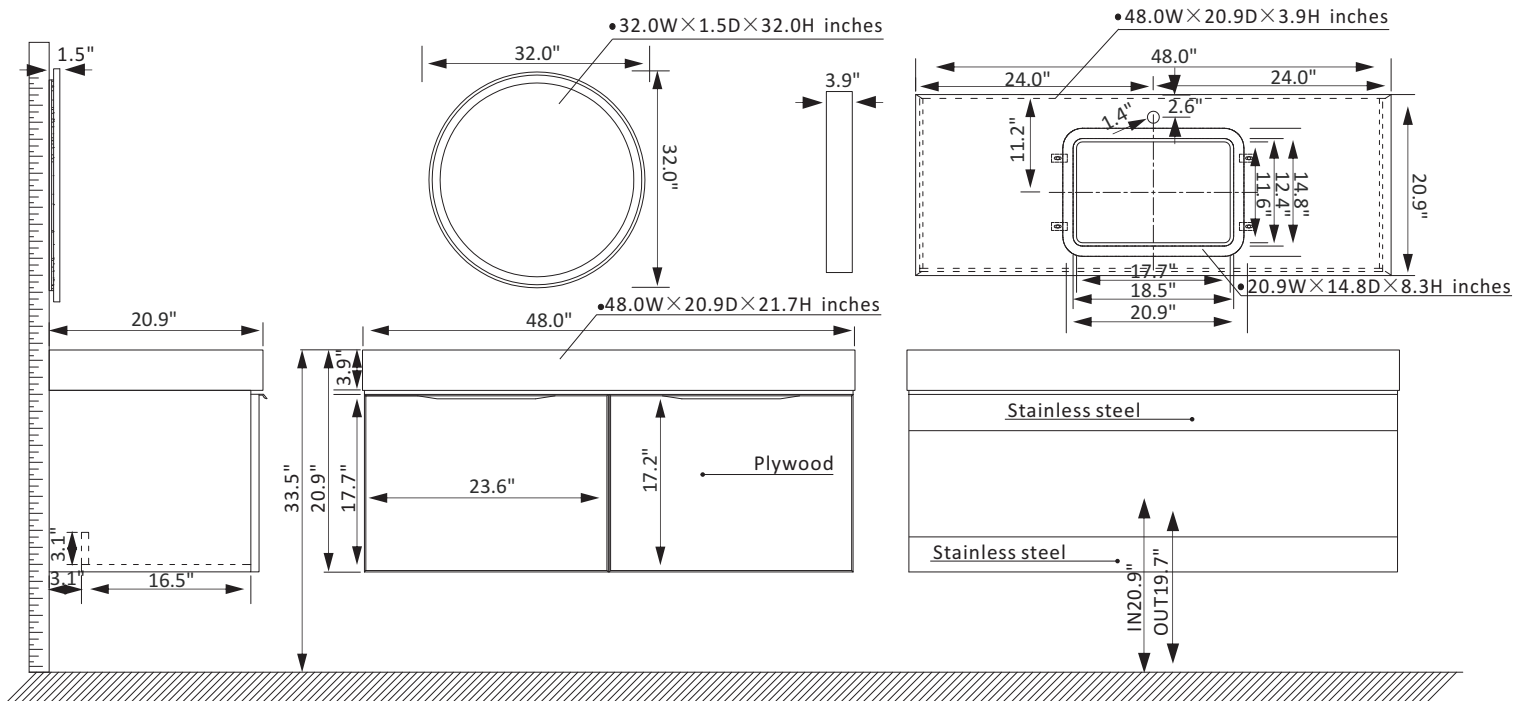

Vinnova Alicante Vanity Collection 701448-CB-SMB

Features

- Rugged stainless-steel cabinet construction with solid wood surface.
- Available in Classic Blue or Elegant Grey finish to complement your décor.
- Snow mountain-white stone top with beautiful natural veining.
- 2 soft-close, Superior quality hardware with large capacity wall with guardrail drawers to hold towels and toiletries.
- Brushed gold-finish hardware lends a touch of style and opulence.
- White rectangular ceramic undermount sink with overflow included.
- Single, circular LED mirror coordinates perfectly with vanity.
- Pre-drilled and designed for easy plumbing and faucet installation.

* Does not include faucet, drain assembly, P-trap or backsplash

VINNOVA
FASHION BATHROOM LIFE